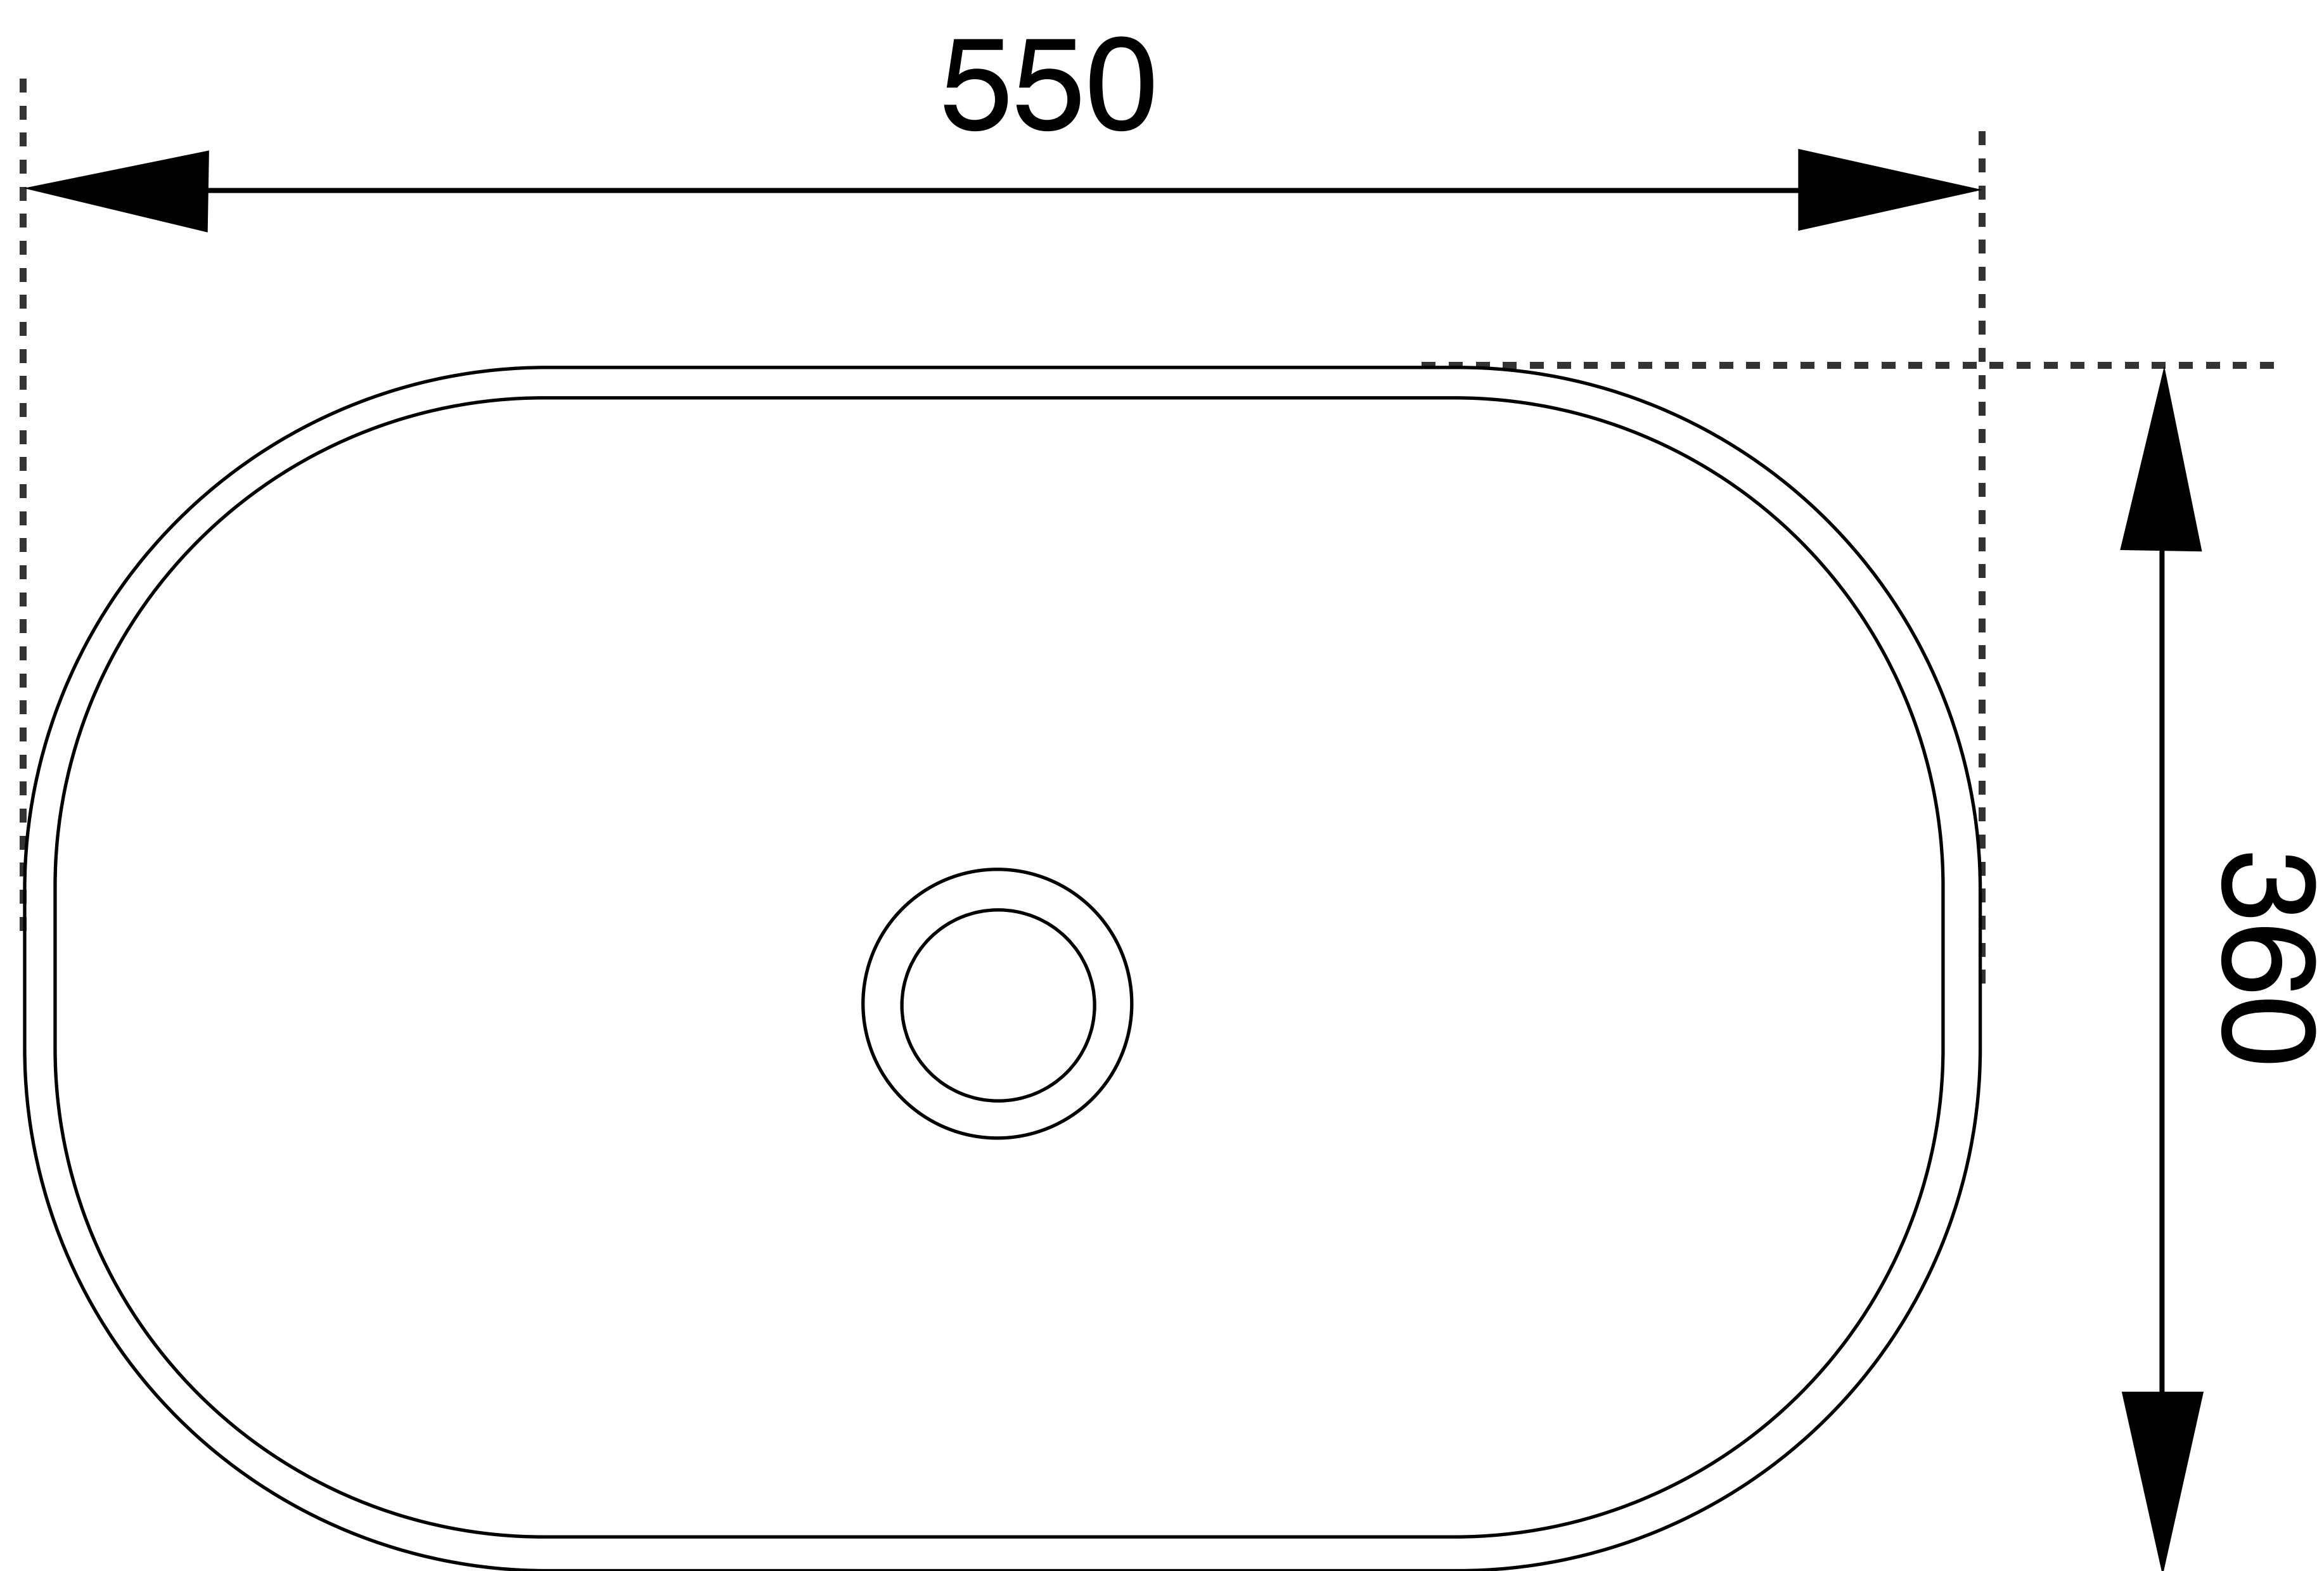

Table Mounted

Product Code : **1953**

Technical Drawing

All dimension are in **mm**